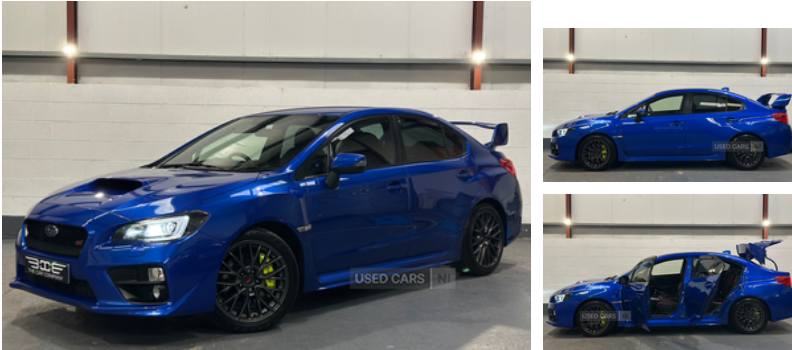

Subaru WRX STI 2.5 WRX STi Type UK 4dr | Jun 2014

£19,950

WRX STI / LOW MILES / FSH / NI CAR / PREVIOUSLY SOLD BY US

Subaru Impreza WRX STI Type UK

55,391 Miles

MOT Nov 2025

Full Service History, Subaru Main Dealer & Specialist (OMA)
(Head Gasket Upgrade, Timing Belt, Major Service Incl Brakes
With (OMA)

X2 Remote Keys

UniRoyal Rain Sport 5 Tyres

Previously sold by us in 2022 with 51,000 miles

Indoor Showroom Viewing / Part Exchange Welcome / Finance
Available

UniRoyal Rain Sport 5 Tyres

Blue0Tooth, Cruise Control, USB, Multifunctional Steering Wheel,
Display Screen, LED Headlights, LED Tail Lights, Half Leather
Alcantara Seats, Factory Rear Privacy Glass, Variable Driving
Modes, Adjustable Centre Diff, Brembo Brake Calipers

X1 Finance Example

£5,000 Deposit = £320 PM X59

NO Final Payment

NO Early Settlement Fee's

For anymore information contact The Car Company on 028
90448540 / 07875553938

Vehicle Features

6 speakers, 6-way manually adjustable driver's seat, 18"
gunmetal alloy wheels, 60/40 split folding rear seat, ABS/EBD, Air
filter, Alcantara/leather upholstery, Aluminium pedals, Auxiliary
socket for external MP3 player, Bluetooth system, Boot lamp,
Boot spoiler, Brembo brakes, Carbon interior trim, Colour coded
bumpers, Colour coded door handles, Colour coded door mirrors,
Cruise control, Curtain airbags, Driver/passenger vanity mirrors

Miles:	55391
Fuel Type:	Petrol
Transmission:	Manual
Colour:	Blue
Engine Size:	2457
CO2 Emission:	242
Tax Band:	L (£735 p/a)
Body Style:	Saloon
Insurance group:	40E
Reg:	XFZ2170

Technical Specs

DIMENSIONS	
Length:	4595mm
Width:	1795mm
Height:	1475mm
Seats:	5
Luggage Capacity (Seats Up):	460L
Gross Weight:	2000KG
Max. Loading Weight:	466KG