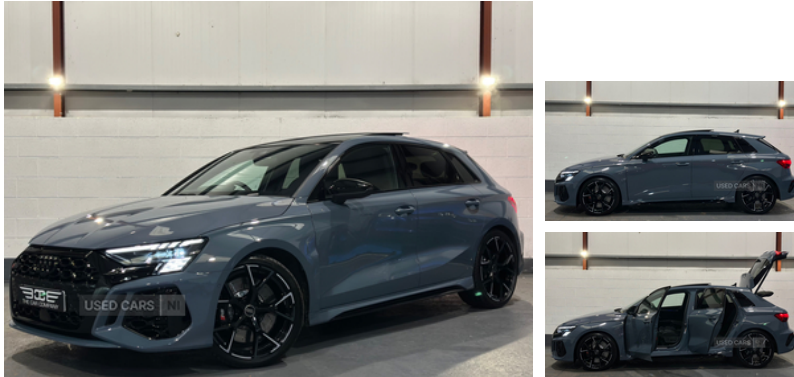

Audi RS3 RS 3 TFSI Quattro Vorsprung 5dr S Tronic | Sep 2023

£53,750

RS3 VORSPRUNG / 1 OWNER / NI REG FROM NEW / KEMORA GREY

Audi RS3 TFSI Quattro VORSPRUNG

8,600 Miles

1 Owner

X2 Keys

NI Registered From New

Kemora Grey Metallic Paintwork

- : Ambient Lighting Pack - RS3
- : Comfort & Sound Pack - RS3
- : Driver Assist Pack - RS3
- : MMI Nav Plus & MMI Touch - RS3
- : RS Body Styling - RS3
- : Storage Pack - RS3

Competitive Finance Rates Available
Mainland UK & ROI Delivery Available

For anymore information contact The Car Company on 028 90448540 / 07875553938

Vehicle Features

3 seat bench in 2nd row, 3 spoke leather multifunction steering

Miles:	8600
Fuel Type:	Petrol
Transmission:	Semi-Automatic
Colour:	KEMORA GREY METALLIC
Engine Size:	2480
Tax Band:	Petrol/Diesel (£600 p/a)
Body Style:	Hatchback
Insurance group:	40E
Reg:	GMZ8618

Technical Specs